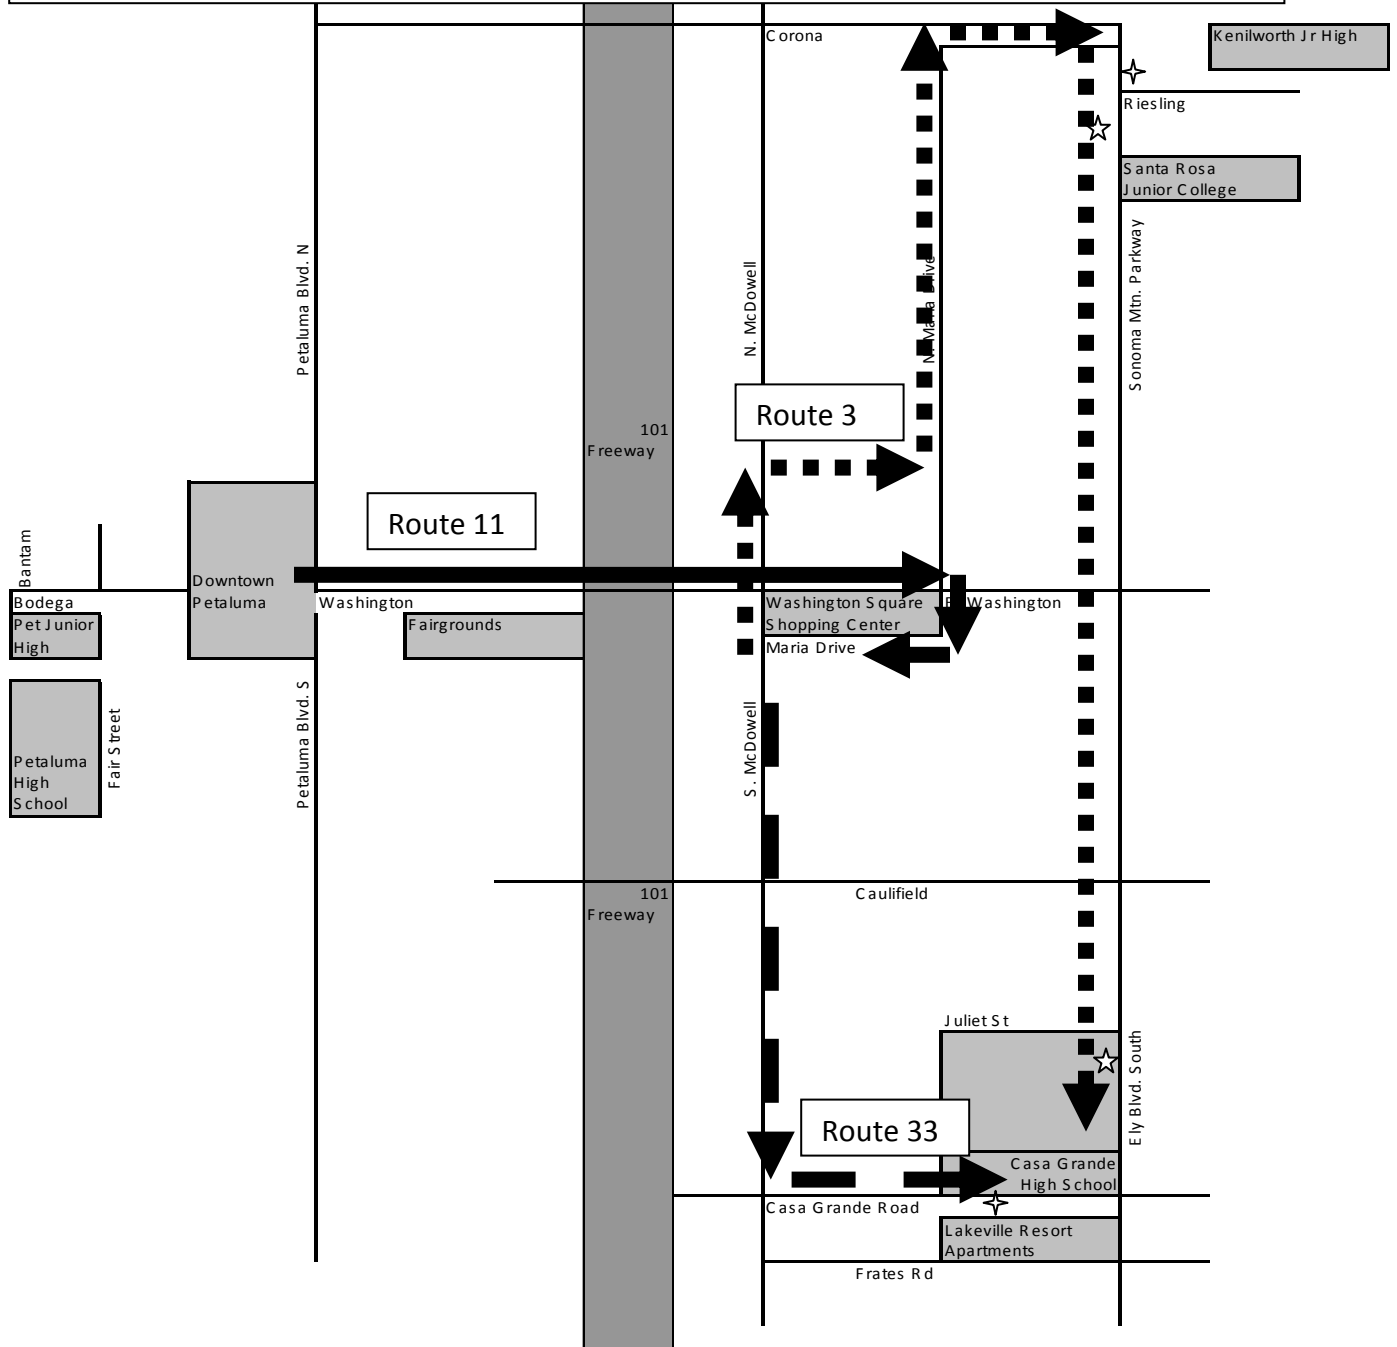

Petaluma Transit Information for students of Casa Grande High School – 2011 MORNINGS

Origination: ———▶
 Westside (Route 11 – from 4th & C)
 Washington/Fairgrounds (Route 11)
 South McDowell (Route 33)
**Board the Route 11 to Wash
 Square – Transfer to Route 3 or 33**
Route 3 drops on Ely (CGHS) at 8:09am
Route 33 drops on CG Rd. at 7:24am & 8:10am

Origination: ■■■▶
 North Maria (Route 3)
 Sonoma Mtn Parkway (Route 3)
 Ely Blvd South (Route 3)
**Board Rt 3 at Washington Square, Maria
 Sonoma Mtn Parkway/Ely, drops at
 Ely (at tennis courts) at 7:09am & 8:09am**

*** ZERO HOUR STUDENTS use Route 3 from Washington Square @6:50am***