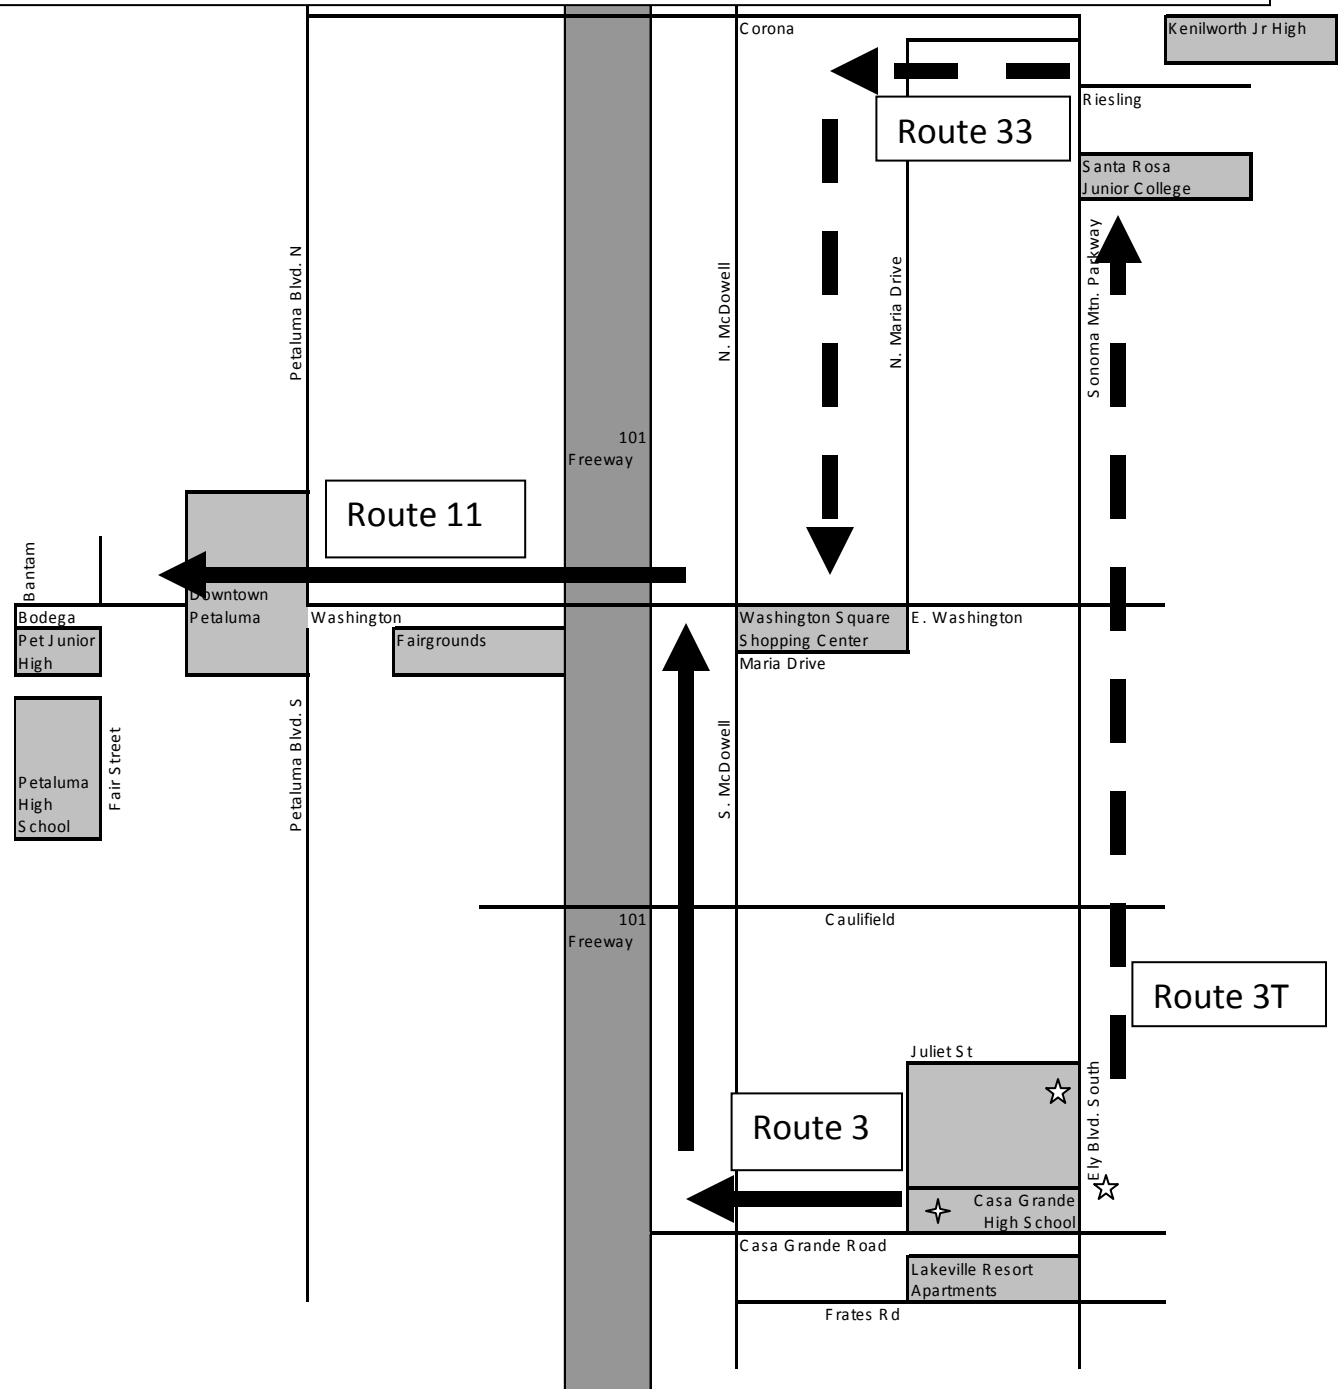

Petaluma Transit Information for students of Casa Grande High School - 2011 PM Service

Destination: ☆ ◀ ———
 Ely Blvd South
 Sonoma Mtn. Parkway
 Kenilworth Jr.High Area & N. Maria
Board "Route 3T" on Ely next to the tennis courts at 3:10PM (best) or Route 33 ACROSS Ely at 3:24PM 4:24pm and 5:24pm

Destination: ✦ ◀ ———
 South McDowell
 Washington Square
 Downtown/Westside (Route 11)
Board "Route 3" on Casa Grande Road (in front of the school) at 3:09PM, 4:09PM, 5:09pm and 6:09pm