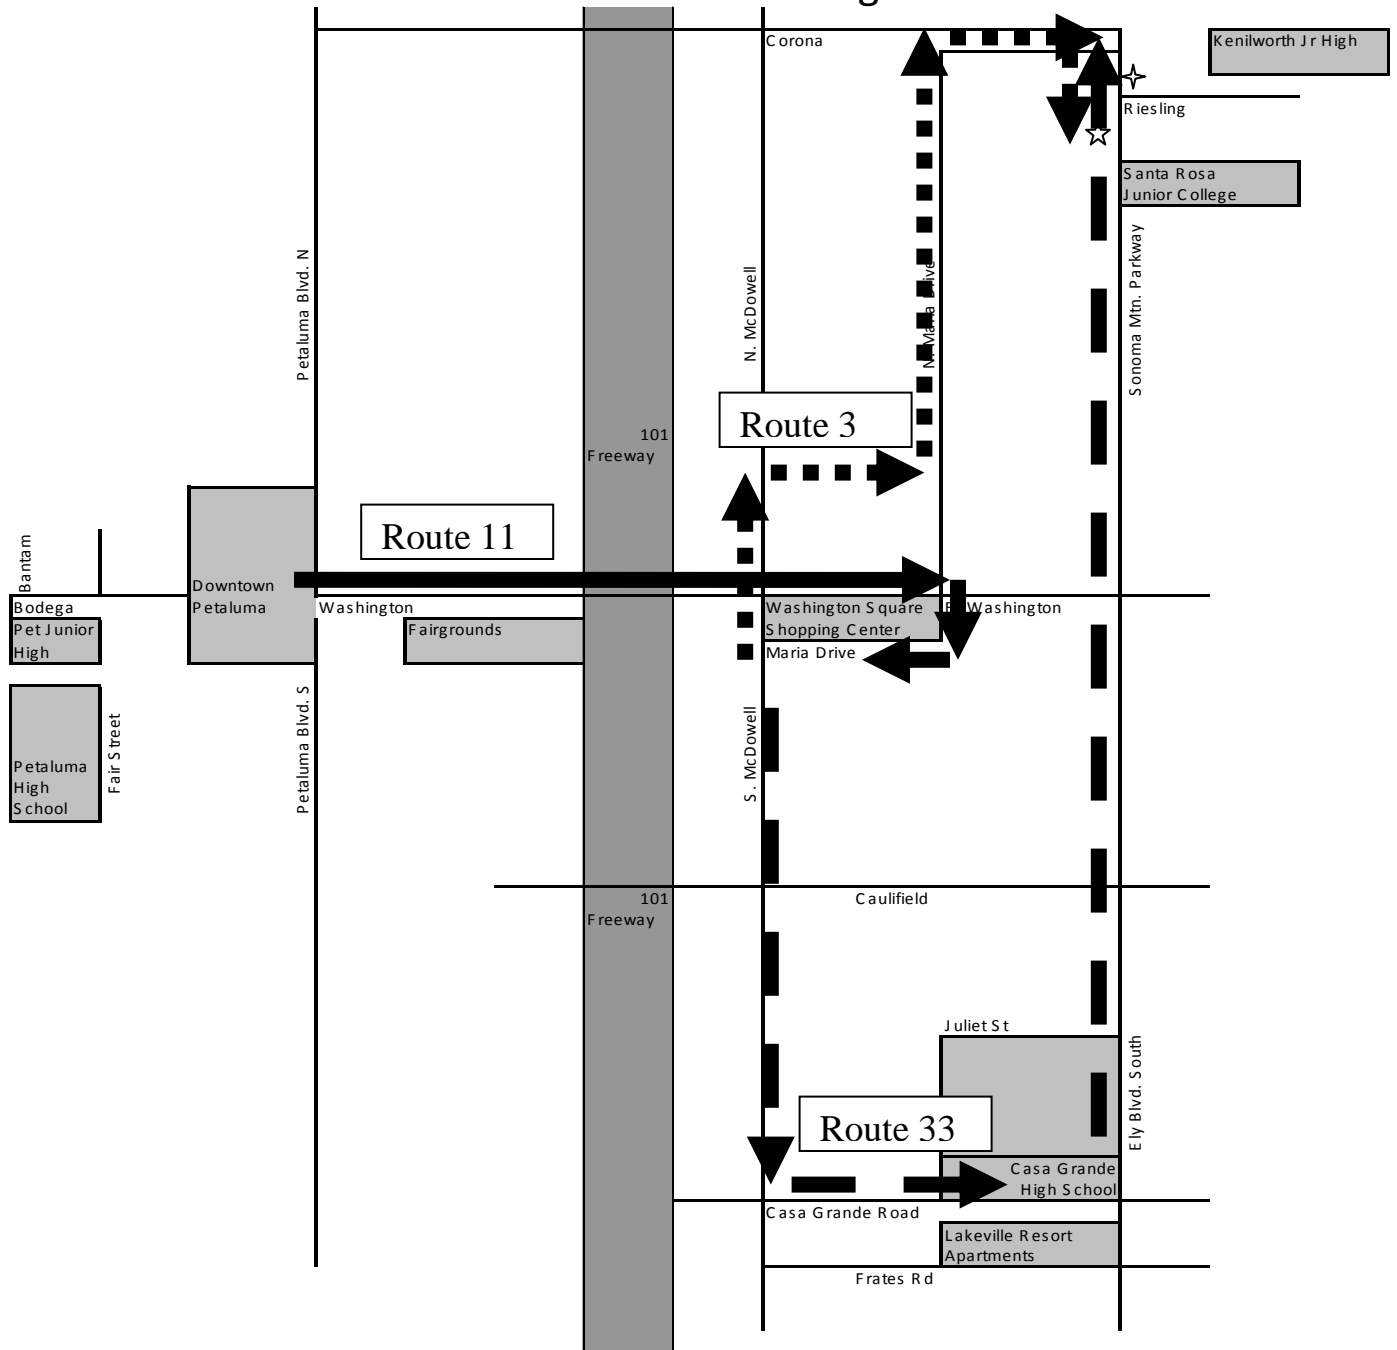

Petaluma Transit Information for Kenilworth Junior High – Morning Service

Petaluma Transit Info for Kenilworth Jr. High School Students!

Origination:
 Westside (Route 11 – from 4th & C)
 Washington/Fairgrounds (Route 11)
 Madison/N. Maria Drive (Route 3)
Board the Route 11 to Wash Square – Stay on – becomes Rt 3
Route 3 drops on Sonoma Pkwy
At Reisling at 7:00am & 8:00am

Origination:
 South McDowell (Route 33)
 Washington Square
 Ely Blvd S./Sonoma Mtn Parkway
Board Rt 33 on S McDowell/Casa Grande
Ely/Sonoma Mtn Parkway, drops at
Sonoma Mtn Pkwy @ Reisling at 7:33am

*** ZERO HOUR STUDENTS use Route 3 from Washington Square @6:50am***