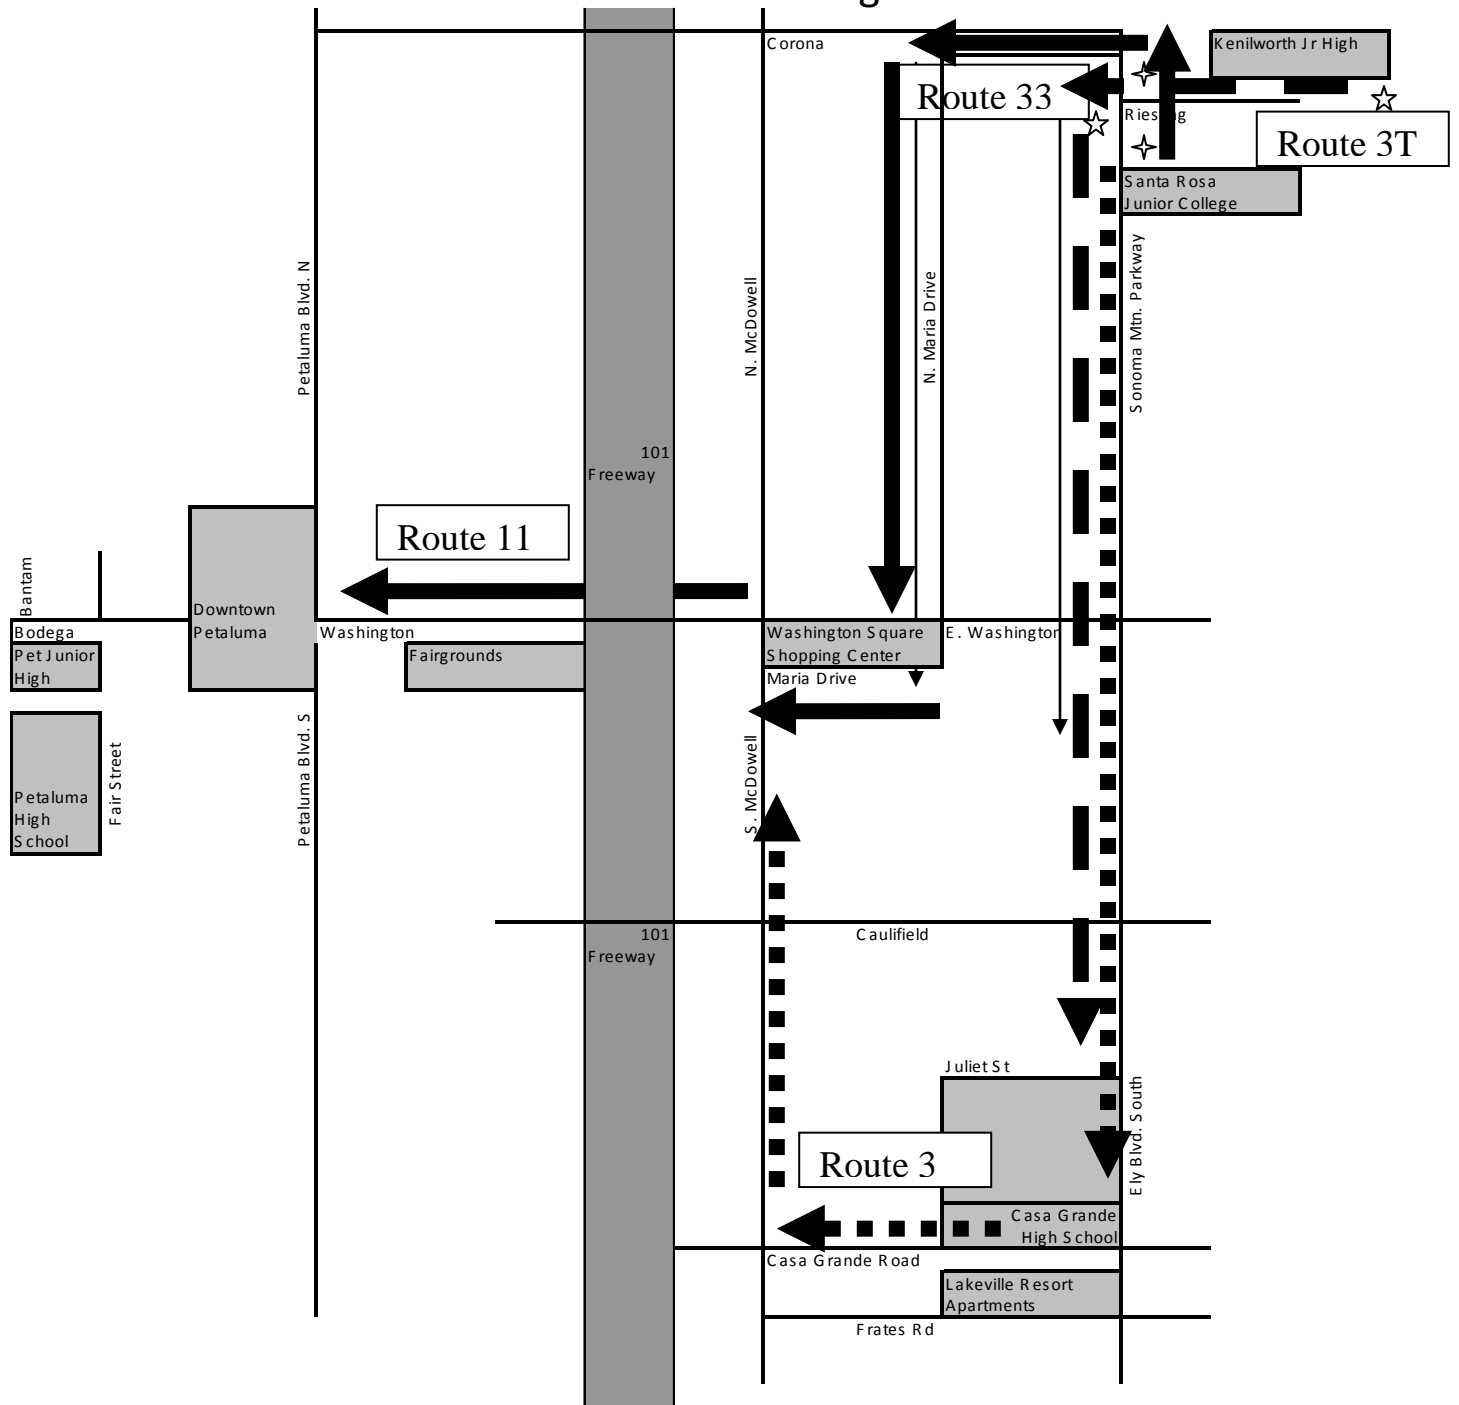

Petaluma Transit Info for Kenilworth Jr. High School Students!

Destination: ☆ ◀

Sonoma Mtn Parkway

Ely Blvd South

Casa Grande High area

Board the Route 3T at

Kenilworth (on Dover) at

2:45PM 3T (best option) or

Route 3 ACROSS Sonoma Pkwy at 3:00pm

S. McDowell Area Students use ROUTE 3

Destination: ✦ ◀

Maria Avenue

Washington Square

Downtown/Westside (centro, oesta)

Board Rt. 33 on Sonoma Mountain

Pkwy (G&G side of the street, by park) at

2:33pm, 3:20pm (3T), 3:33pm, 4:33pm